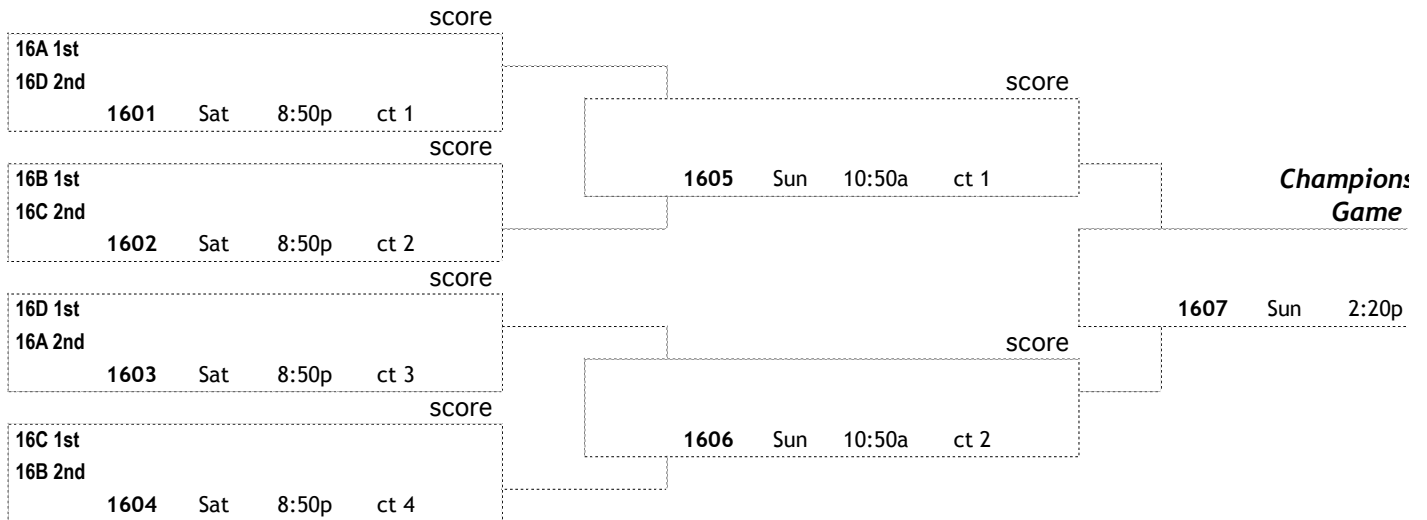

16D 4				Junior Bison	
16D 3				Triple Threat	
	Sat	4:10p	ct 4		

Courts: 1-4 = Eastview HS      9-11 = Apple Valley HS  
5-8 = Eagan HS      12-13 = Rosemount HS

<b>KEY:</b>	HOME TEAM	0	< sc
	VISITOR	0	< sc
	day	time	court

# 2013 Minnesota Fury Shootout

16:Under  
PLATINUM Division