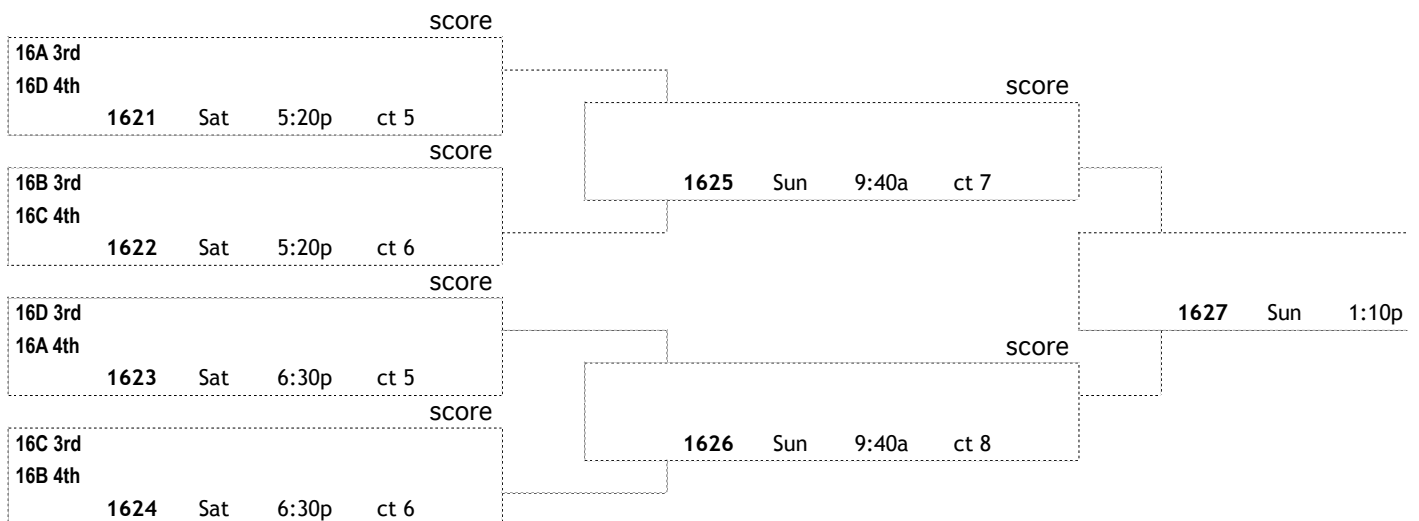

16D 4				Junior Bison	
16D 3				Triple Threat	
	Sat	4:10p	ct 4		

Courts: 1-4 = Eastview HS      9-11 = Apple Valley HS  
5-8 = Eagan HS      12-13 = Rosemount HS

<b>KEY:</b>	HOME TEAM	0	< sc
	VISITOR	0	< sc
	day	time	court

# 2013 Minnesota Fury Shootout

16:Under  
PLATINUM Division